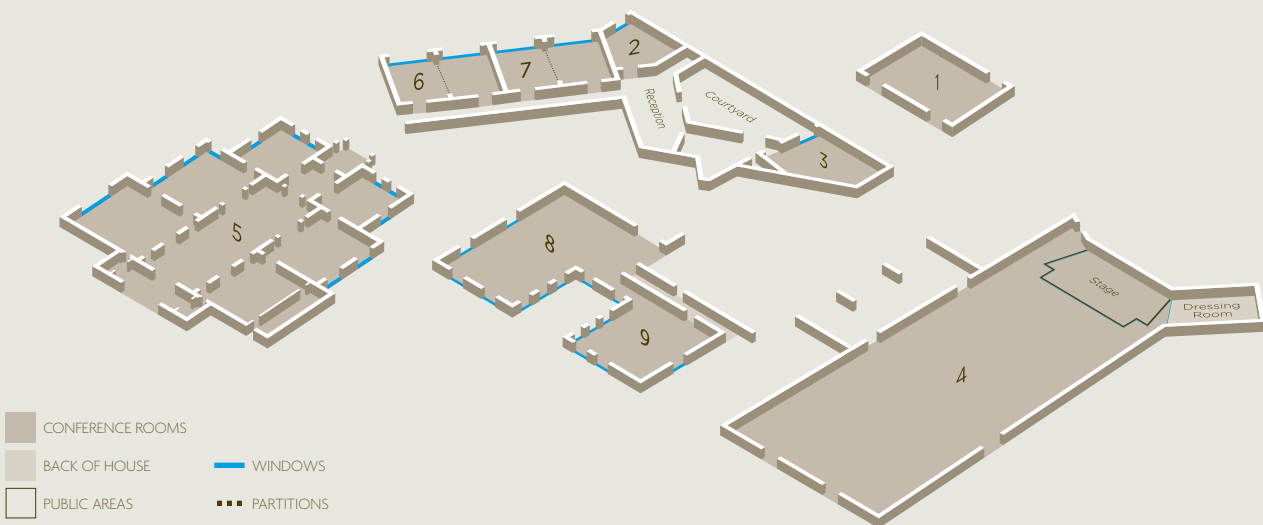

147
BEDROOMS

6
MEETING ROOMS

8 KM
TO CITY CENTRE

450 SEATS
THEATRE STYLE IN
MAIN MEETING ROOM

- Located in the heart of the island in a serene and select neighbourhood, 12 minutes drive from Valletta and 5 minutes from Mdina. 7 km from Malta International Airport.
- 147 rooms, all with balcony, including 9 Executive Suites. All rooms and suites have safe, minibar, tea and coffee making facilities, trouser press, direct dial telephone, flat-screen pay TV and free WiFi.
- Conference Rooms with flexible set ups that include Theatre, Board Room, Cabaret, U-shape and more. Various capacities are available in accordance to set ups.
- Choice of eateries include the Rickshaw (Asian Fusion) and several Mediterranean inspired restaurants such as Villa Corinthia and The Summer Kitchen (seasonal).
- Athenaeum Spa is one of Malta's leading five-star spas with indoor pool, fitness room and studio, sauna gardens and jacuzzi among its many features.

Venue Capacity

Venue	Theatre	Classroom	Boardroom	U-shape	Cabaret	Buffet	Reception	Seated
1 Diplomat	—	—	12	—	—	—	—	—
2 Ambassador	30	12	18	15	—	—	—	—
3 President	35	20	22	18	—	—	—	—
4 Corinthia Ballroom	450	180	120	80	210	260	450	300
5 Villa Corinthia	120	60	50	40	56	200	500	290
6 Rabat	—	—	22	—	—	—	—	—
7 Mdina	—	—	22	—	—	—	—	—
8 San Anton	150	75	60	50	56	80	150	80
9 Antoinette	50	30	40	30	35	40	60	50